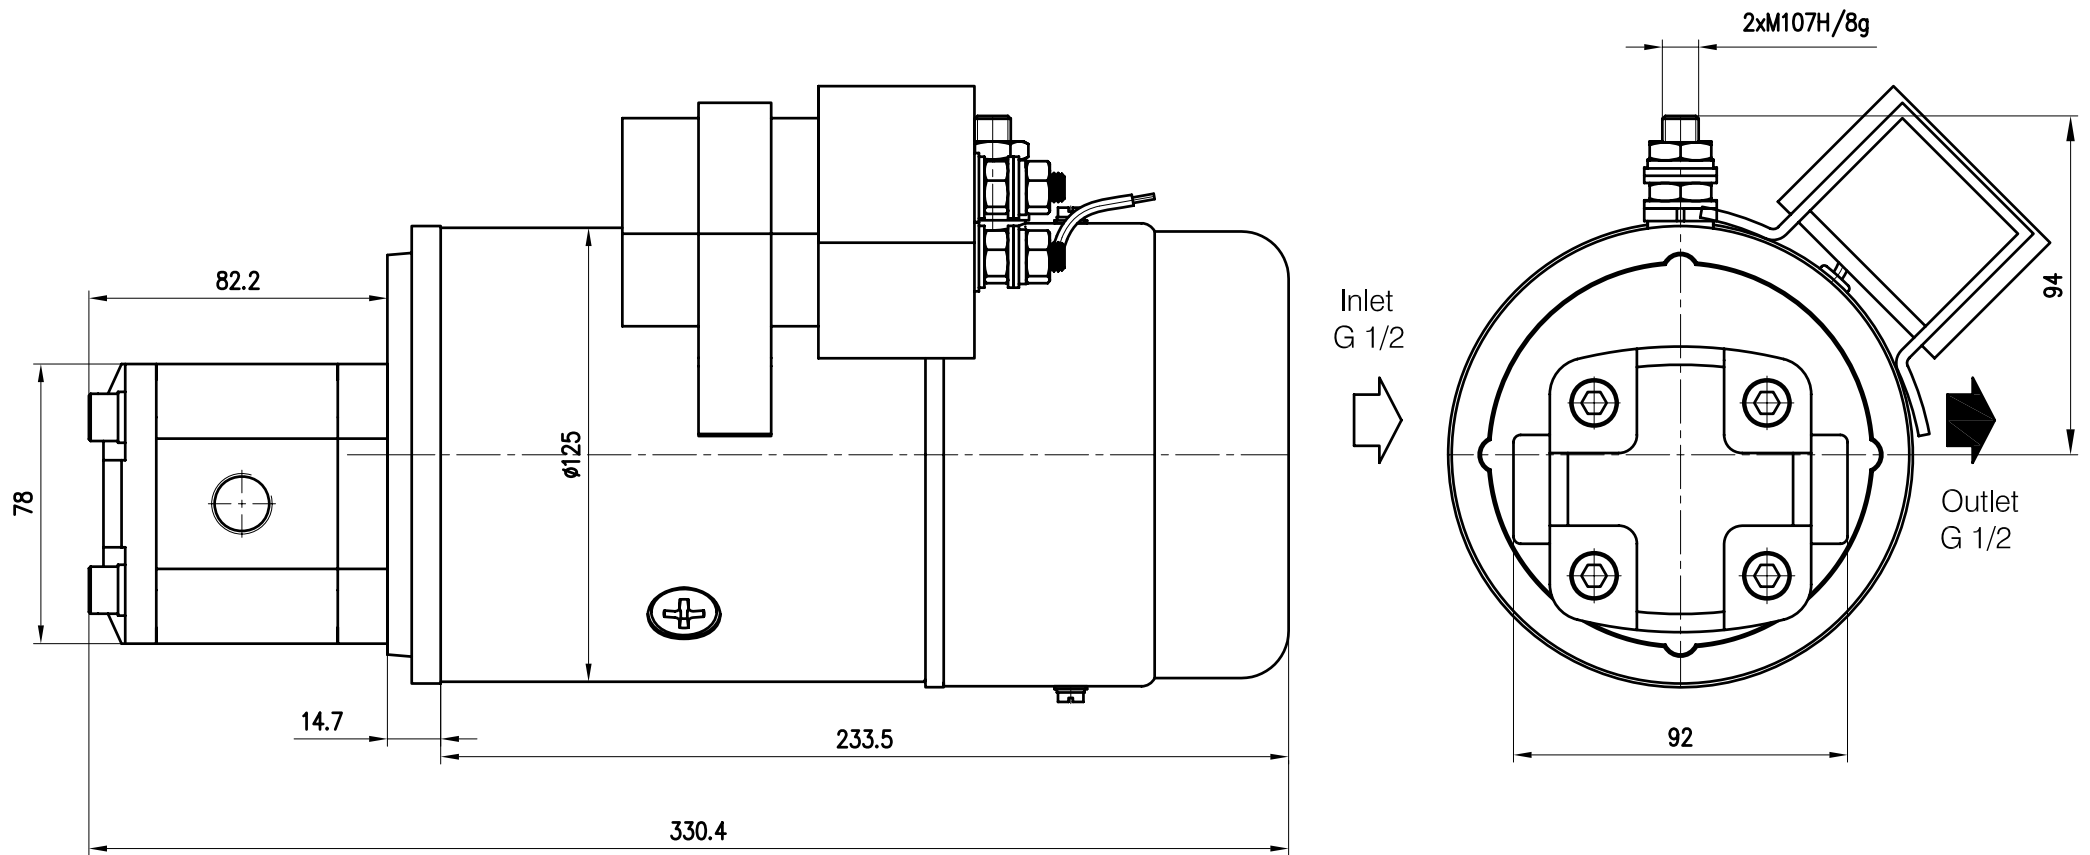

# MOTOR - PUMP DCM 0.5/8/22-01-V/10A3.15X001G

Weight ~ 12 kg

# MOTOR - PUMP DCM 3/2.4/35-01-V/10A3.15X001G

Weight ~ 12 kg