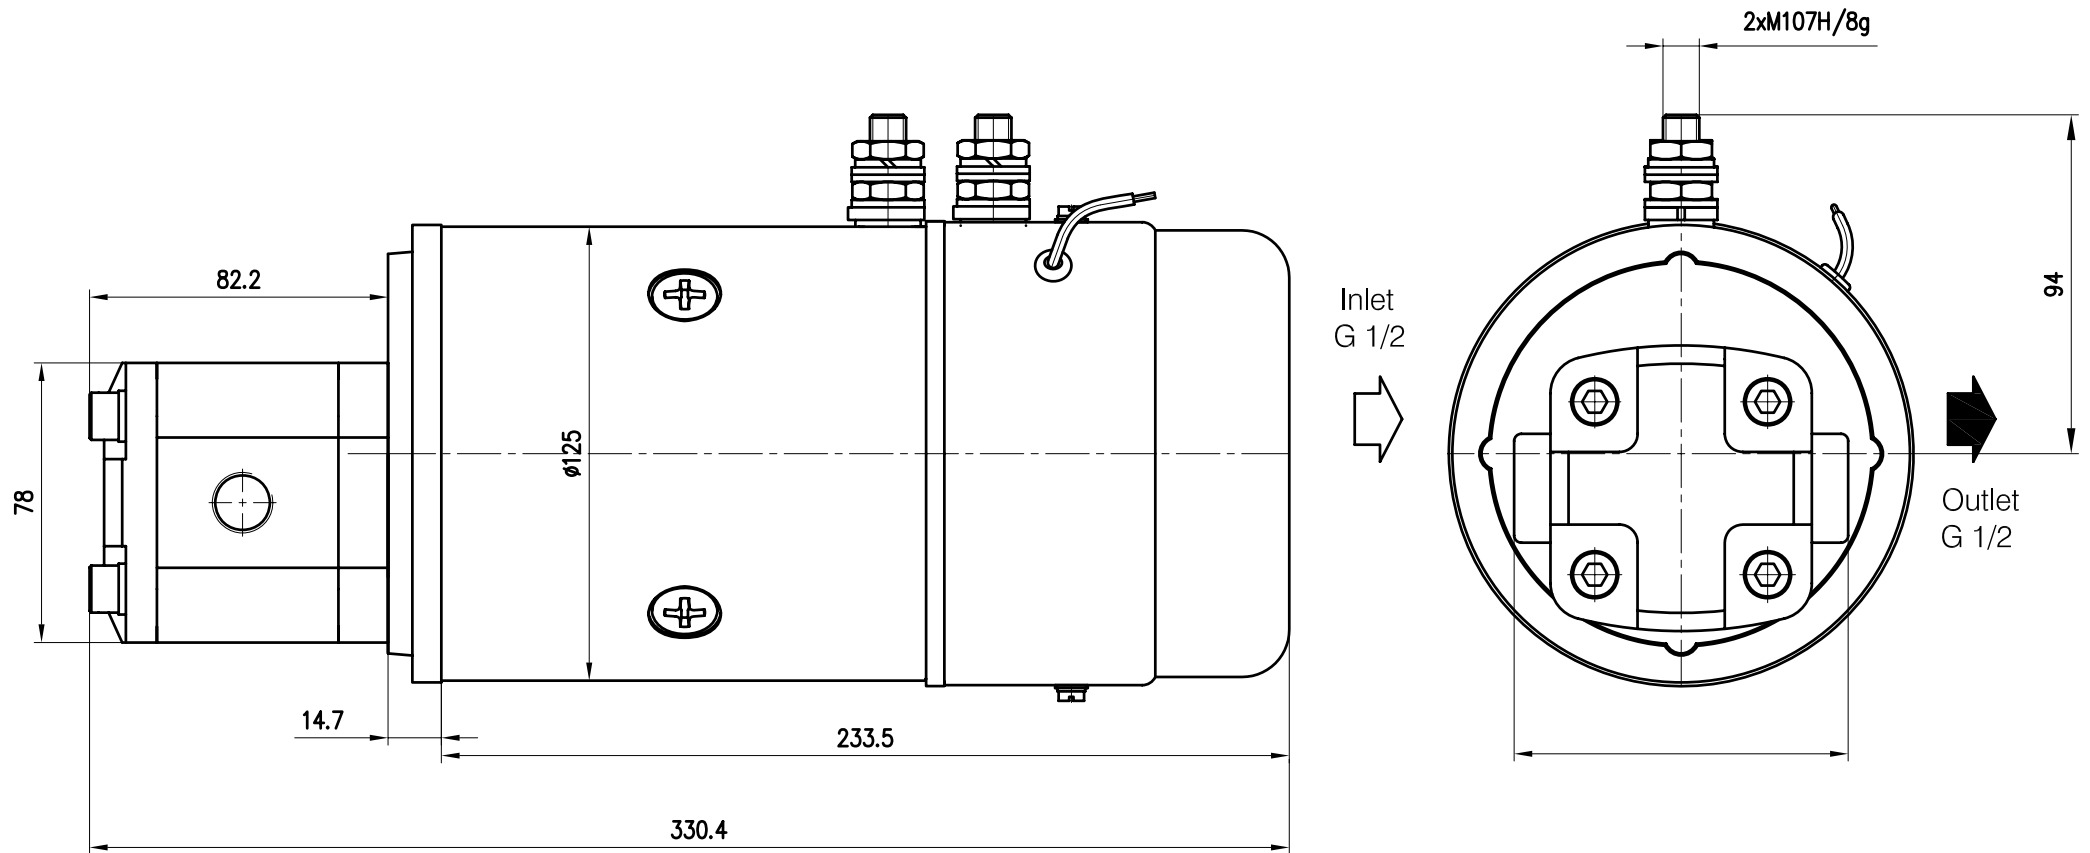

# MOTOR - PUMP DCM 0.5/8/22-01-V/10A3.15X001G

Weight ~ 12 kg

# MOTOR - PUMP DCM 3/2.4/35-01-V/10A3.15X001G

Weight ~ 12 kg