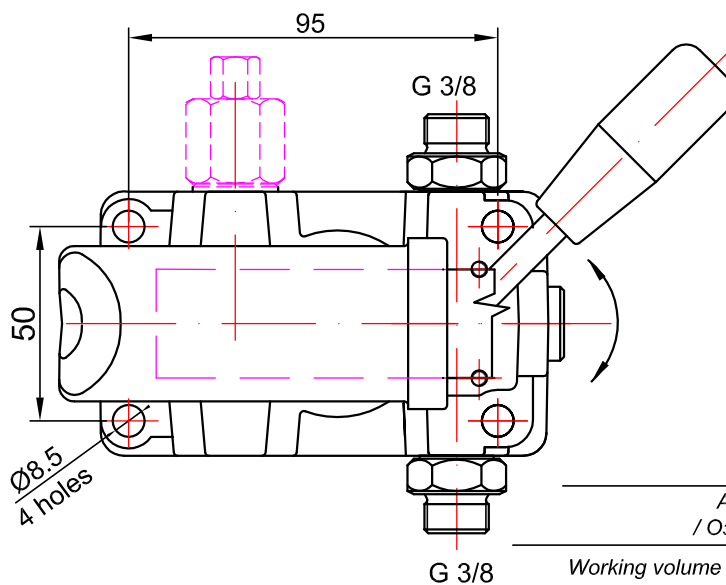

PISTON HAND PUMP
 couple acting function
 for a single acting cylinder

PRB 12 ...
 PRB 25 ...
 PRB 45 ...

Article № / Означеніе /	PRB12..	PRB25..	PRB45..
Working volume (ccm) / Работен обем /	12	25	45
Rated pressure (bar) / Номинално налягане /	320	250	160
Weight (kg) / Маса /	4.0	4.2	4.3

PISTON HAND PUMP

double acting function
for a double acting cylinder

PRBD 12 ...

PRBD 25 ...

PRBD 45 ...

options:

with relief valve – R

with bellows – M

with connector ...

Article № / Означение /	PRBD12..	PRBD25..	PRBD45..
Working volume (ccm) / Работен обем /	12	25	45
Rated pressure (bar) / Номинално налягане /	320	250	160
Weight (kg) / Маса /	4.0	4.2	4.3