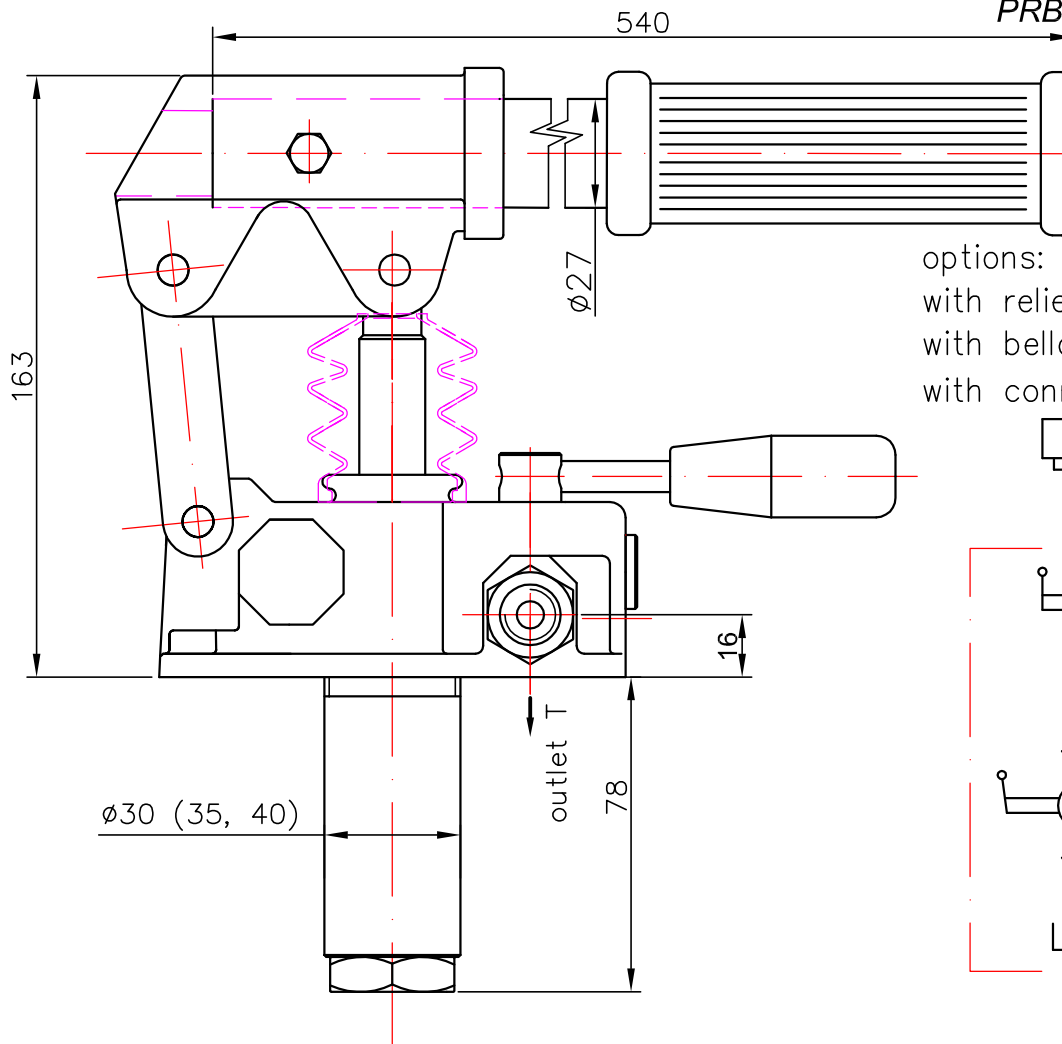

PISTON HAND PUMP
 couple acting function
 for a single acting cylinder

PRB 12 ...
 PRB 25 ...
 PRB 45 ...

Article № / Означеніе /	PRB12..	PRB25..	PRB45..
Working volume (ccm) / Работен обем /	12	25	45
Rated pressure (bar) / Номинално налягане /	320	250	160
Weight (kg) / Маса /	4.0	4.2	4.3

PISTON HAND PUMP

double acting function
for a double acting cylinder

PRBD 12 ...

PRBD 25 ...

PRBD 45 ...

options:

with relief valve – R

with bellows – M

with connector ...

Article № / Означение /	PRBD12..	PRBD25..	PRBD45..
Working volume (ccm) / Работен обем /	12	25	45
Rated pressure (bar) / Номинално налягане /	320	250	160
Weight (kg) / Маса /	4.0	4.2	4.3