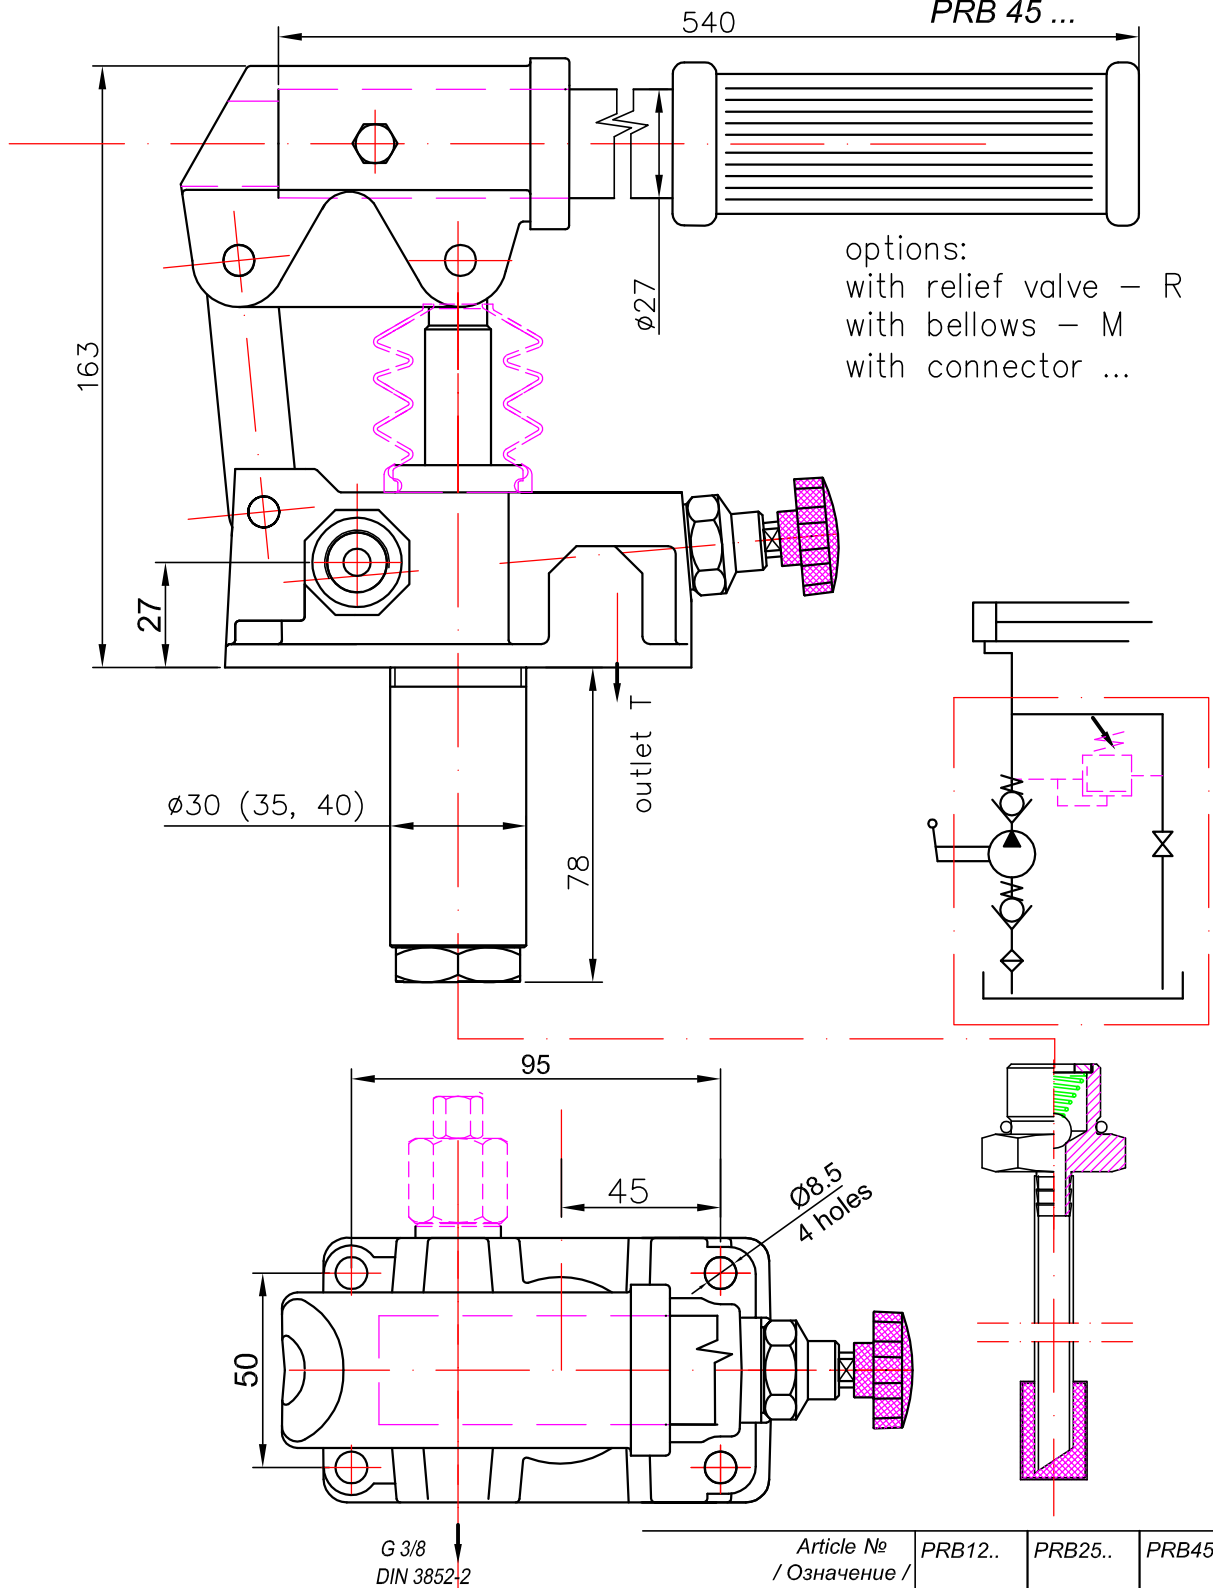

PISTON HAND PUMP
 couple acting function
 for a single acting cylinder

PRB 12 ...
 PRB 25 ...
 PRB 45 ...

Article № / Означеніе /	PRB12..	PRB25..	PRB45..
Working volume (ccm) / Работен обем /	12	25	45
Rated pressure (bar) / Номинално налягане /	320	250	160
Weight (kg) / Маса /	4.0	4.2	4.3

PISTON HAND PUMP

double acting function
for a double acting cylinder

PRBD 12 ...

PRBD 25 ...

PRBD 45 ...

options:

with relief valve – R

with bellows – M

with connector ...

Article № / Означение /	PRBD12..	PRBD25..	PRBD45..
Working volume (ccm) / Работен обем /	12	25	45
Rated pressure (bar) / Номинално налягане /	320	250	160
Weight (kg) / Маса /	4.0	4.2	4.3